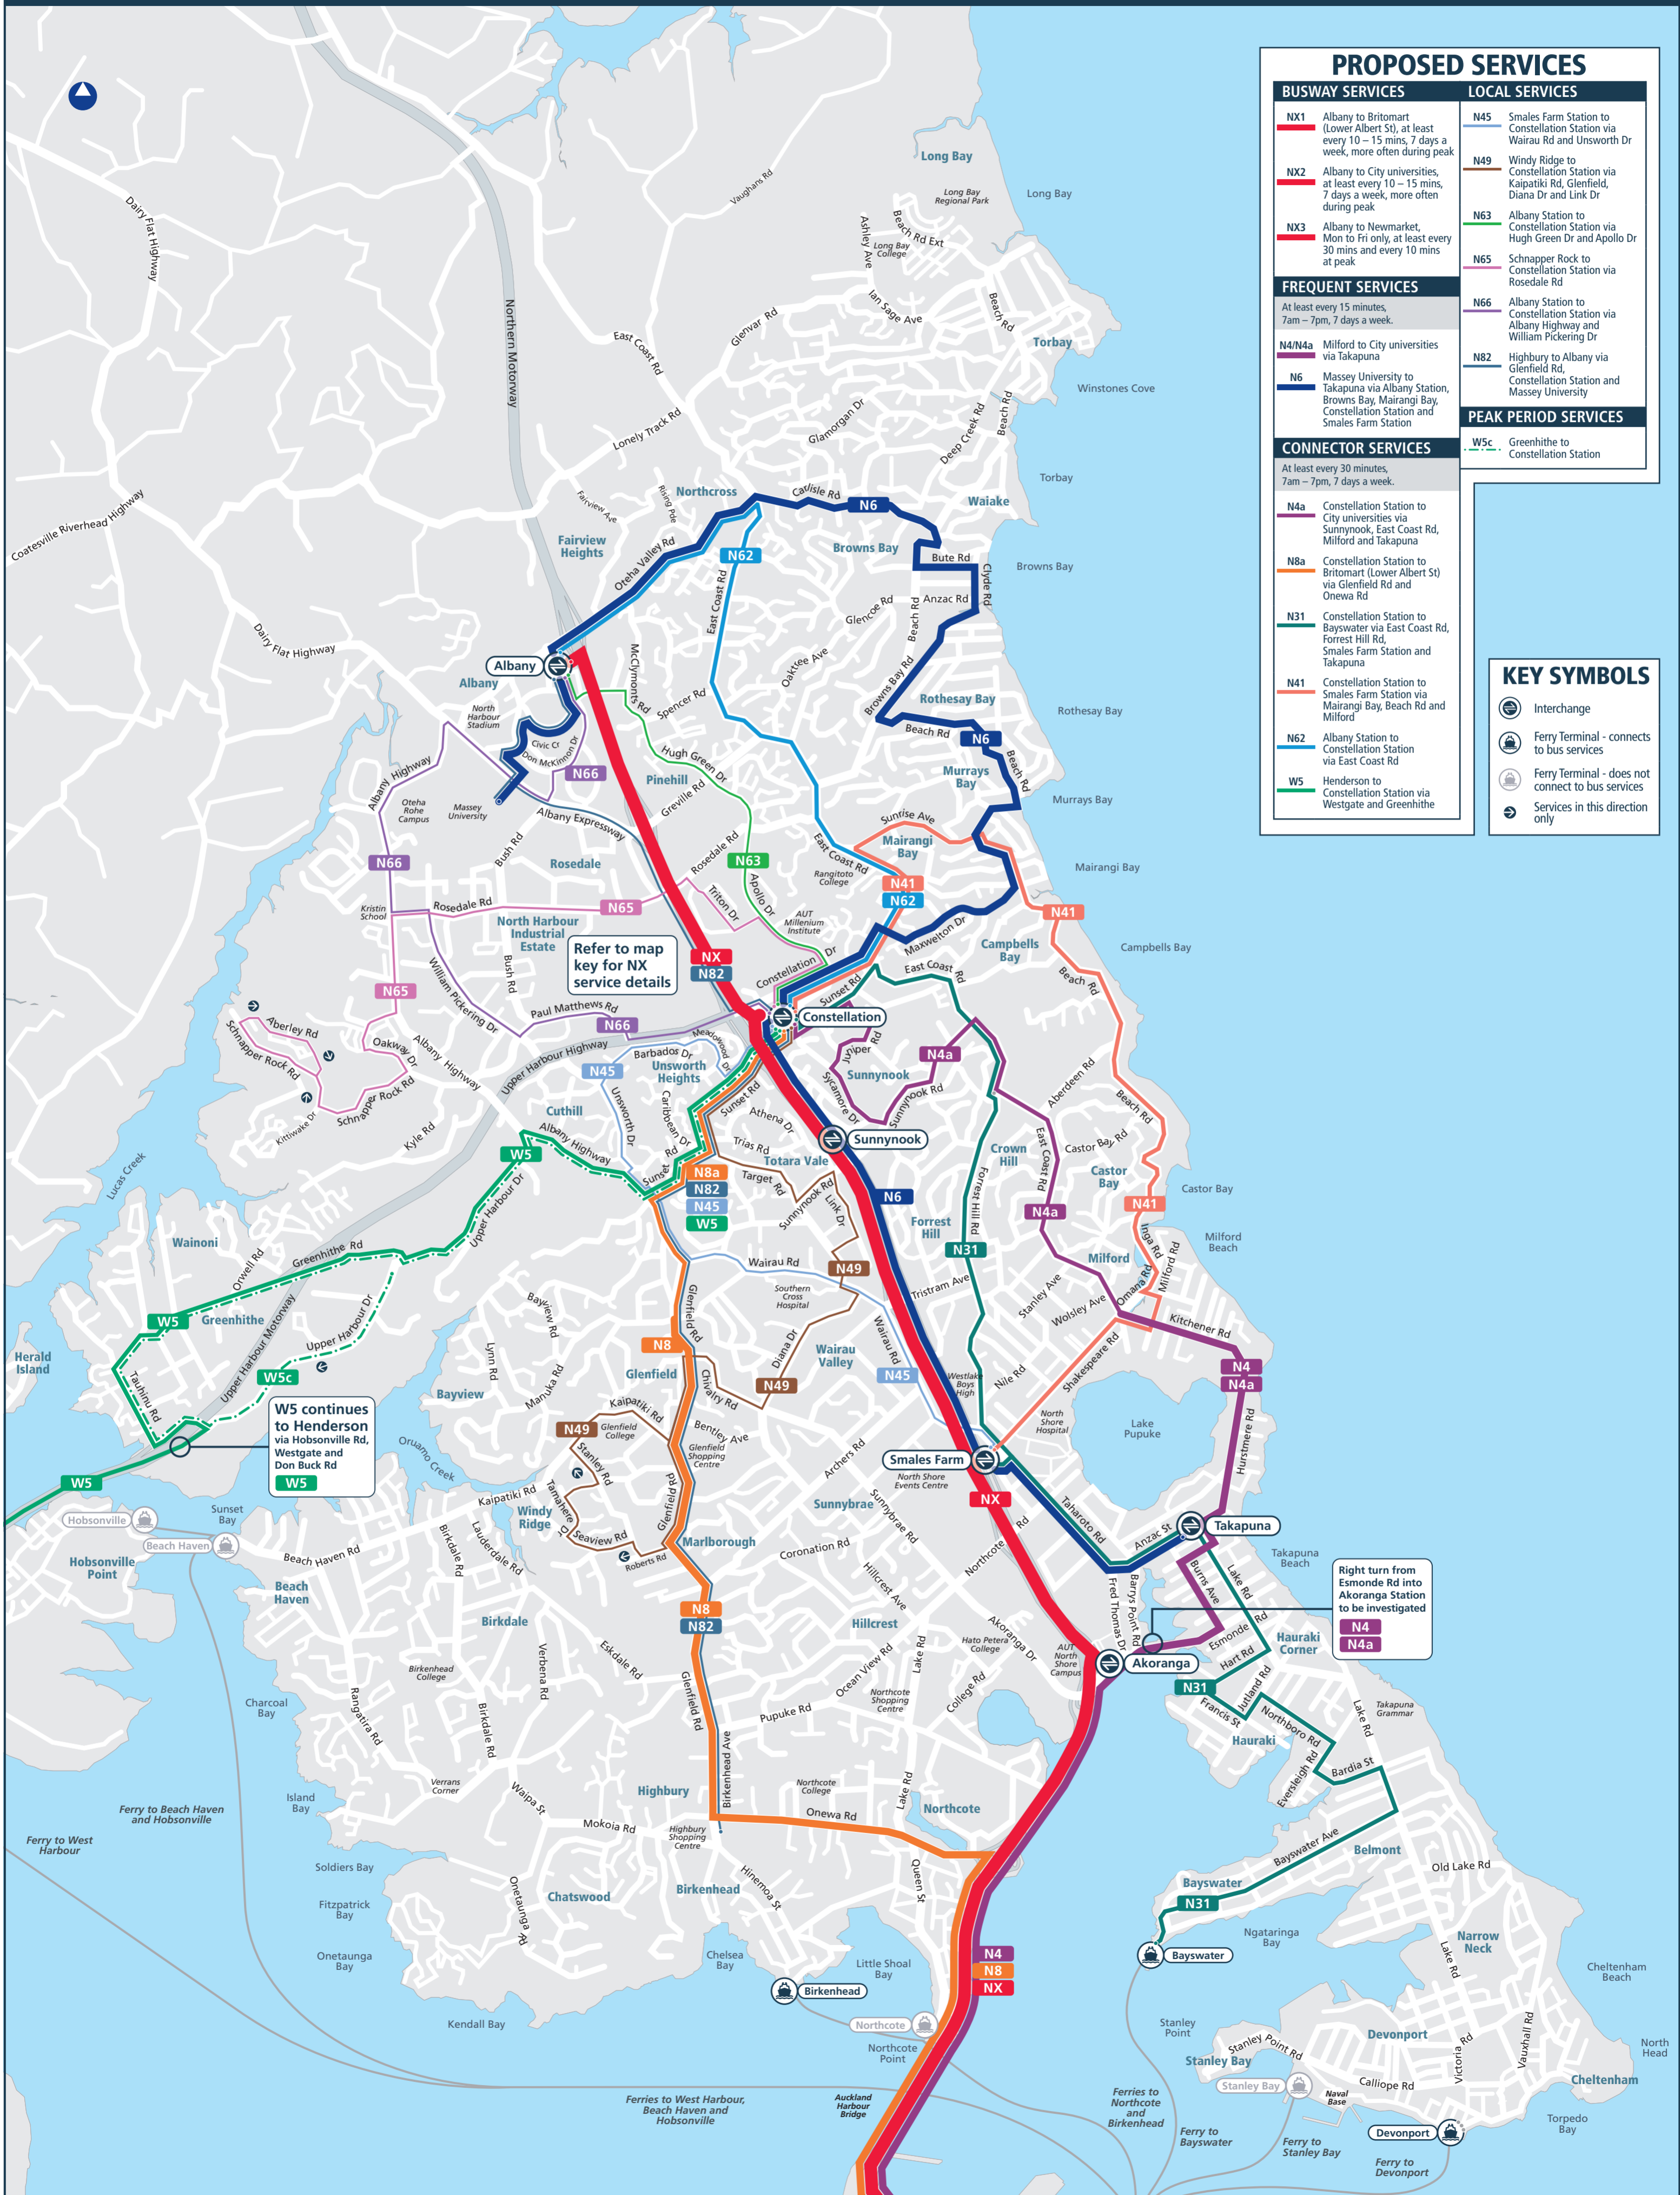

Constellation Busway Station

Bus routes that can be accessed from Constellation Station

PROPOSED SERVICES

BUSWAY SERVICES	LOCAL SERVICES
NX1 Albany to Britomart (Lower Albert St), at least every 10 – 15 mins, 7 days a week, more often during peak	N45 Smales Farm Station to Constellation Station via Wairau Rd and Unsworth Dr
NX2 Albany to City universities, at least every 10 – 15 mins, 7 days a week, more often during peak	N49 Windy Ridge to Constellation Station via Kaipatiki Rd, Glenfield, Diana Dr and Link Dr
NX3 Albany to Newmarket, Mon to Fri only, at least every 30 mins and every 10 mins at peak	N63 Albany Station to Constellation Station via Hugh Green Dr and Apollo Dr
FREQUENT SERVICES At least every 15 minutes, 7am – 7pm, 7 days a week.	N65 Schnapper Rock to Constellation Station via Rosedale Rd
N4/N4a Milford to City universities via Takapuna	N66 Albany Station to Constellation Station via Albany Highway and William Pickering Dr
N6 Massey University to Takapuna via Albany Station, Constellation Station and Smales Farm Station	N82 Highbury to Albany via Glenfield Rd, Constellation Station and Massey University
CONNECTOR SERVICES At least every 30 minutes, 7am – 7pm, 7 days a week.	PEAK PERIOD SERVICES
N4a Constellation Station to City universities via Sunnynook, East Coast Rd, Milford and Takapuna	W5c Greenhithe to Constellation Station
N8a Constellation Station to Britomart (Lower Albert St) via Glenfield Rd and Onewa Rd	
N31 Constellation Station to Bayswater via East Coast Rd, Forrest Hill Rd, Smales Farm Station and Takapuna	
N41 Constellation Station to Smales Farm Station via Mairangi Bay, Beach Rd and Milford	
N62 Albany Station to Constellation Station via East Coast Rd	
W5 Henderson to Constellation Station via Westgate and Greenhithe	

Right turn from Esmonde Rd into Akoranga Station to be investigated